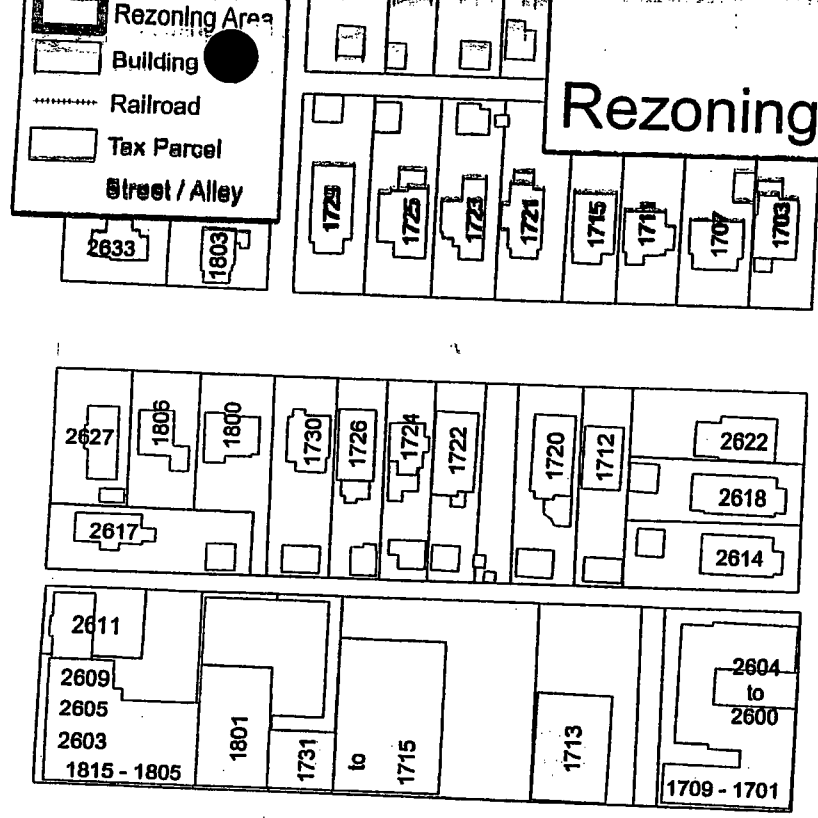

Rezoning Area
Building
Railroad
Tax Parcel
Street / Alley

Ryan Field

1501 CENTRAL

CHANCELLOR ST

ASHLAND AVE

EASTWOOD AVE

CENTRAL ST

City of Evanston
Geographic Information System Division
IraSIRezoningArea4Letter.mxd - 1/7/2008