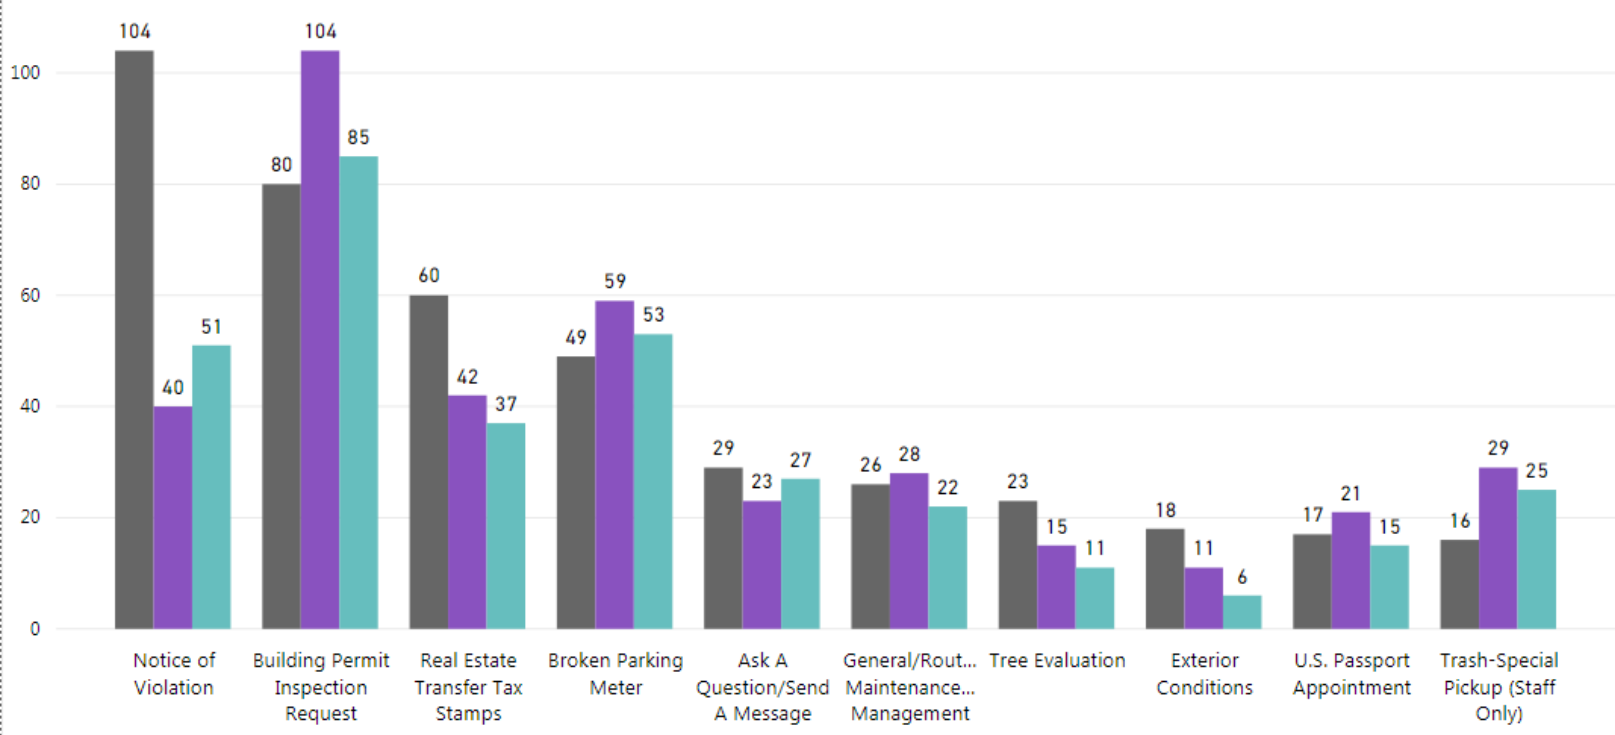

May 16-22, 2019

Percentage Change From Last Week	
Service Requests	Difference
Requests	2.00 %
Calls	-7.00 %
Chats	-8.00 %
Text	-8.00 %

Trending

Street Cleaning
 Tree Evaluations
 Alley Maintenance
 Questions for Parks and Recreations

Weekly Report

May 16-22, 2019

● This Week (May 16-22) ● Last Week (May 9-15) ● Two Weeks (May 2-8)

Missed Garbage Pickup

This week 11; Last week 8
Below 3 year avg. of 14.2

Missed Recycling Pickup

This week 11; Last week 6
Below 3 year avg. of 13.1