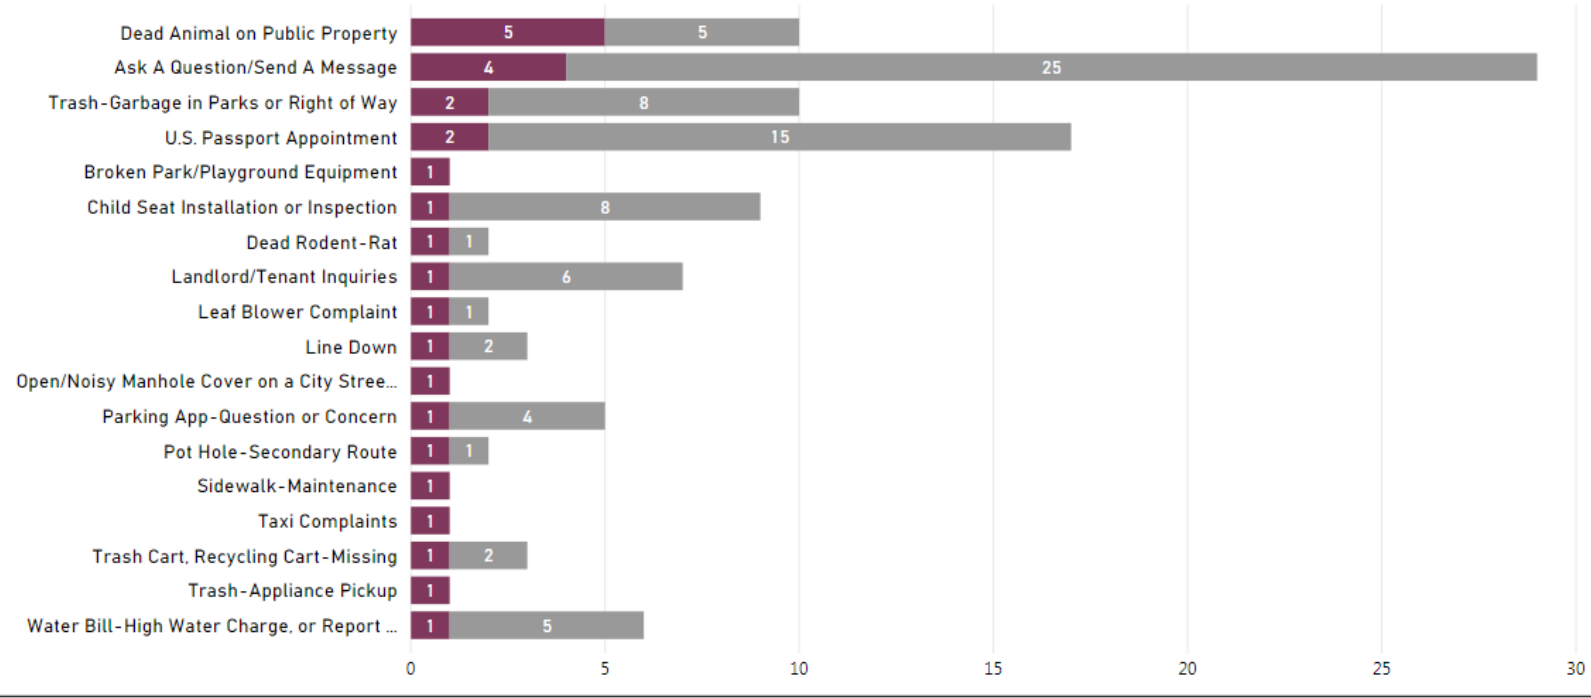

Missed Yard Waste

This Week 3; Last Week 13
Below 3 year avg. of 11

Rodents/Rats

This week 10; Last week 14
Below 3 year avg. of 20.3

Weekly Report

May 16-22, 2019

SLA Analysis

● # Late ● # OnTime