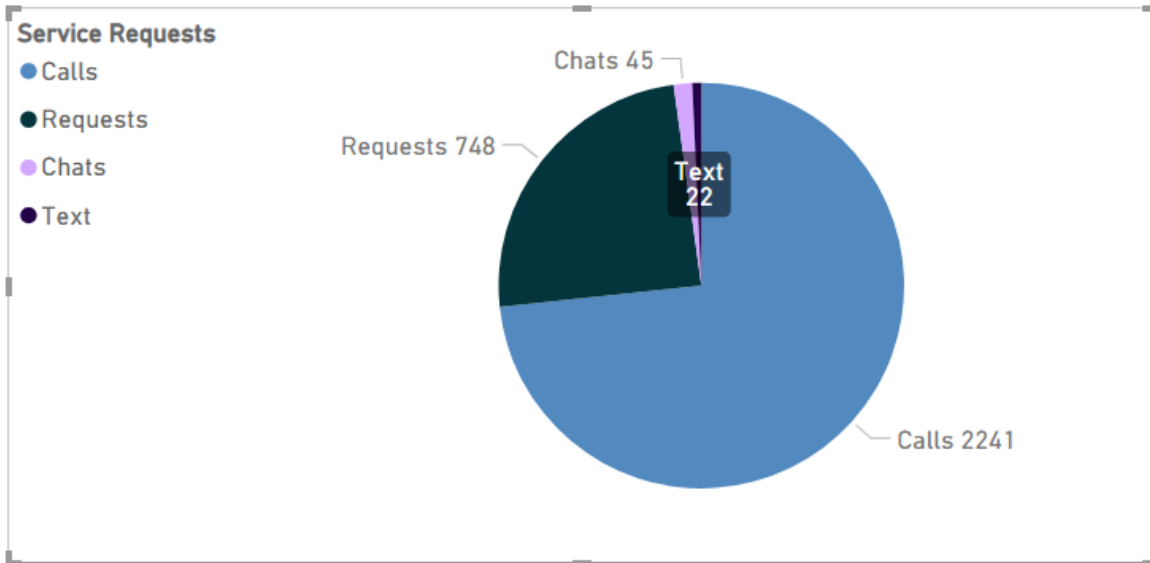

May 16-22, 2019

Percentage Change From Last Week	
Service Requests	Difference
Requests	2.00 %
Calls	-7.00 %
Chats	-8.00 %
Text	-8.00 %

Trending

Street Cleaning
 Tree Evaluations
 Alley Maintenance
 Questions for Parks and Recreations

Weekly Report

May 16-22, 2019

● This Week (May 16-22) ● Last Week (May 9-15) ● Two Weeks (May 2-8)

Missed Garbage Pickup

This week 11; Last week 8
Below 3 year avg. of 14.2

Missed Recycling Pickup

This week 11; Last week 6
Below 3 year avg. of 13.1