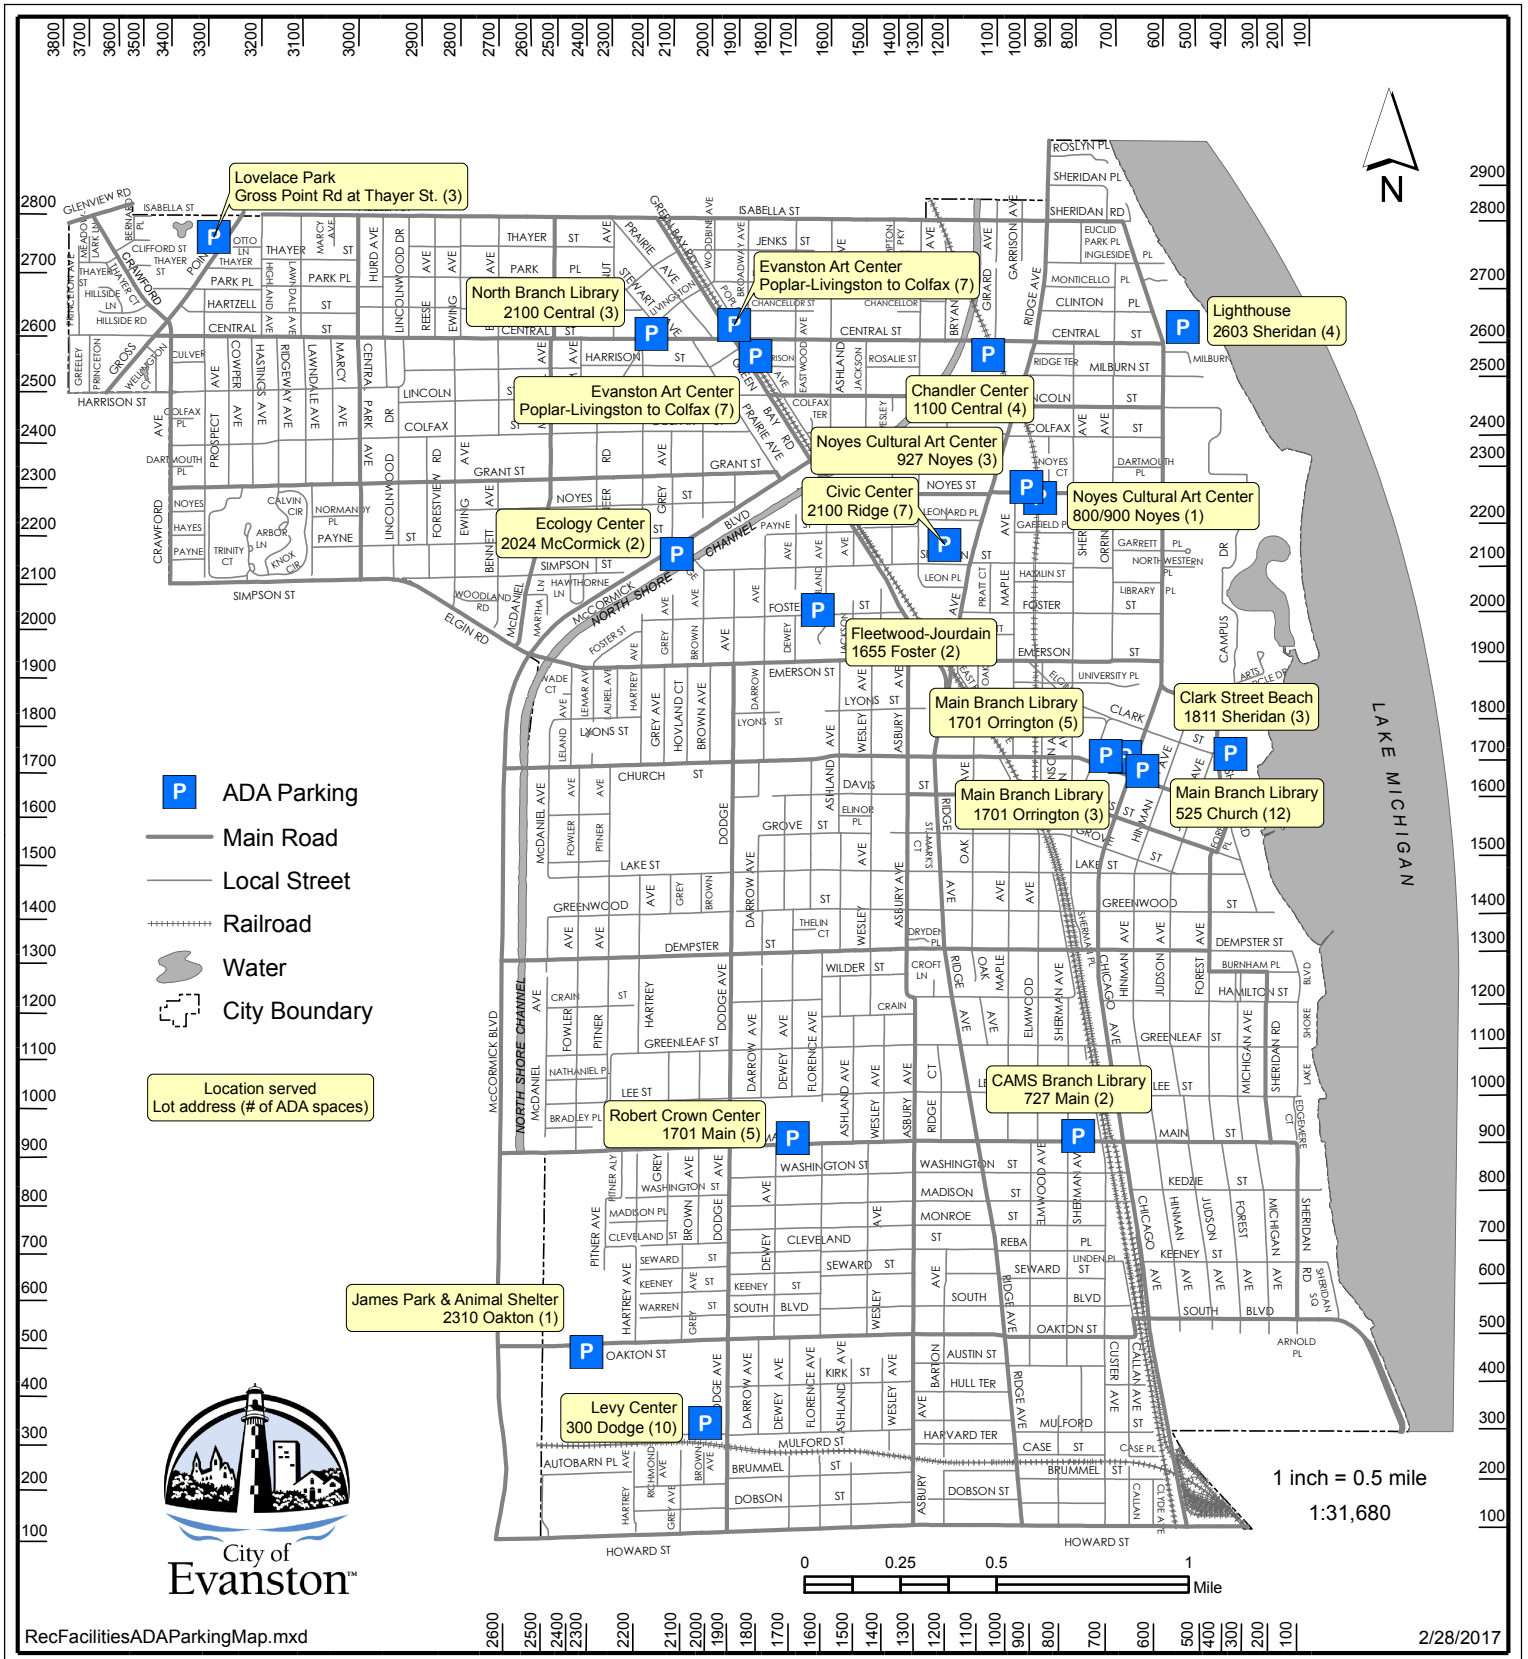

Non-Permitted ADA Accessible Parking Spaces in Public Off-Street Facilities serving City Recreational and Cultural Venues

This map is provided "as is" without warranties of any kind. See www.cityofevanston.org/mapdisclaimers.html for more information.