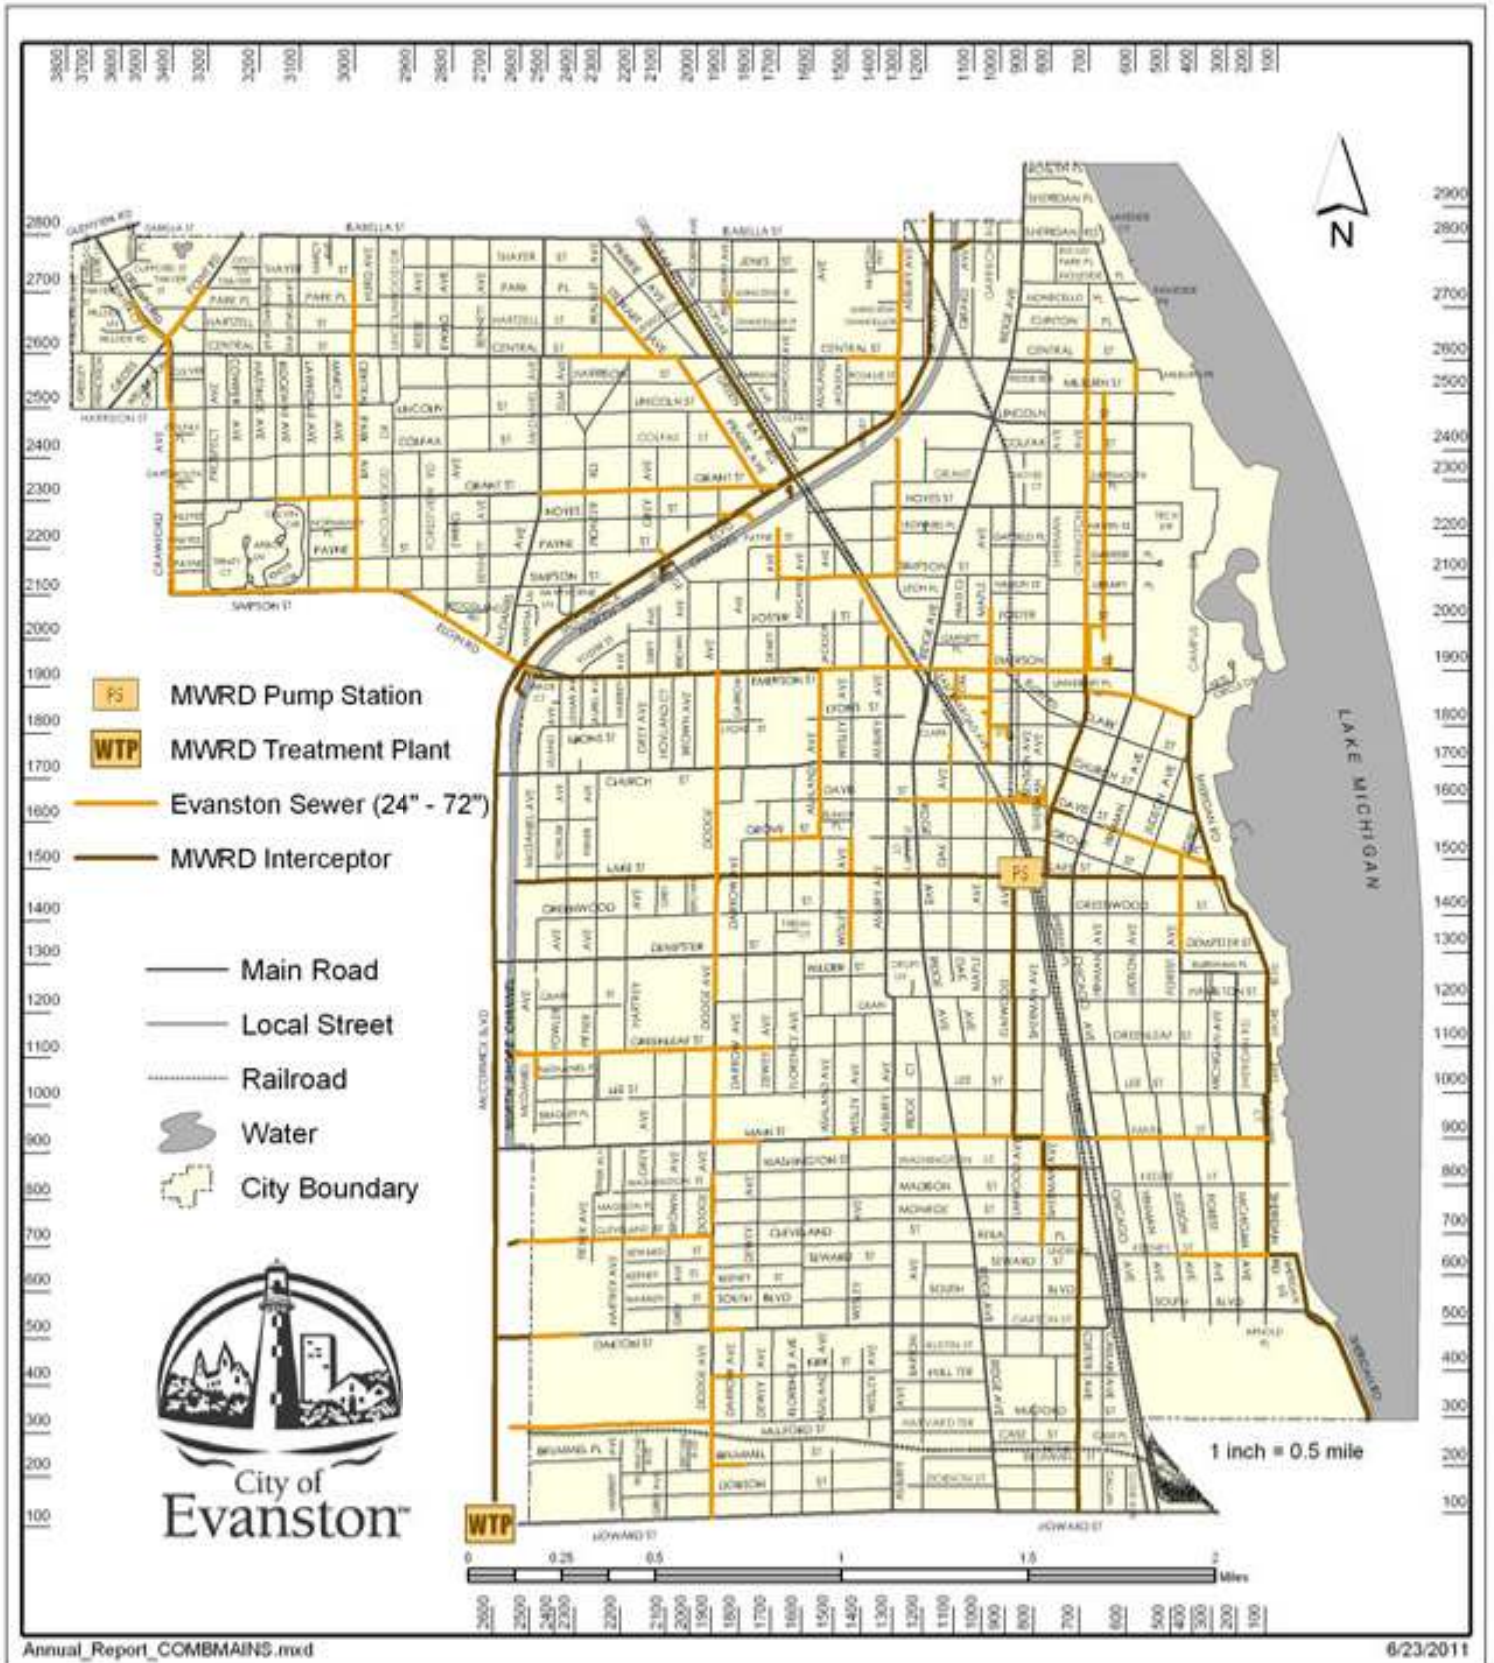

EVANSTON WATER AND SEWER DIVISION Major Combined Sewer System

This map is provided "as is" without warranties of any kind. See www.cityofevanston.org/mapdisclaimers.html for more information.