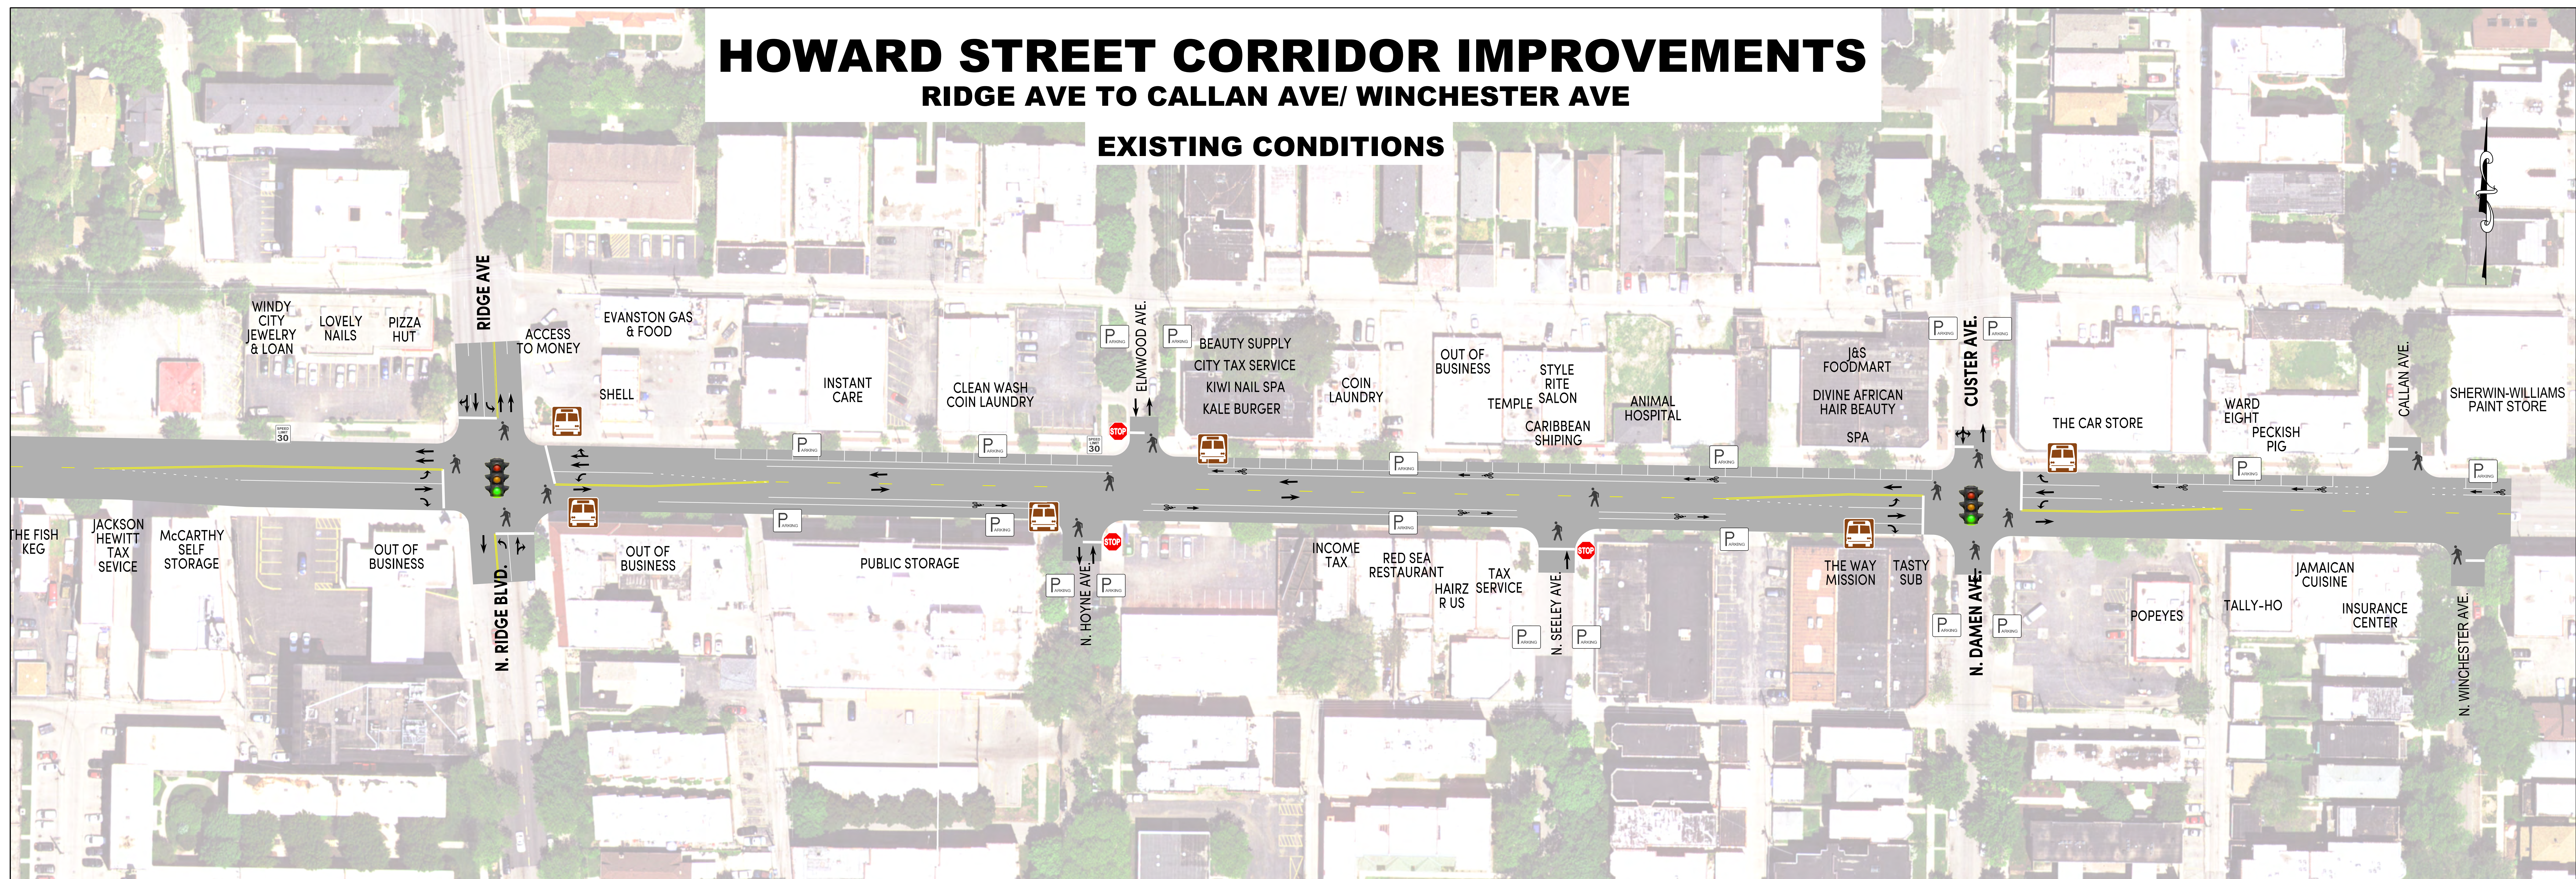

HOWARD STREET CORRIDOR IMPROVEMENTS

RIDGE AVE TO CALLAN AVE/ WINCHESTER AVE

EXISTING CONDITIONS

ALTERNATIVE 1