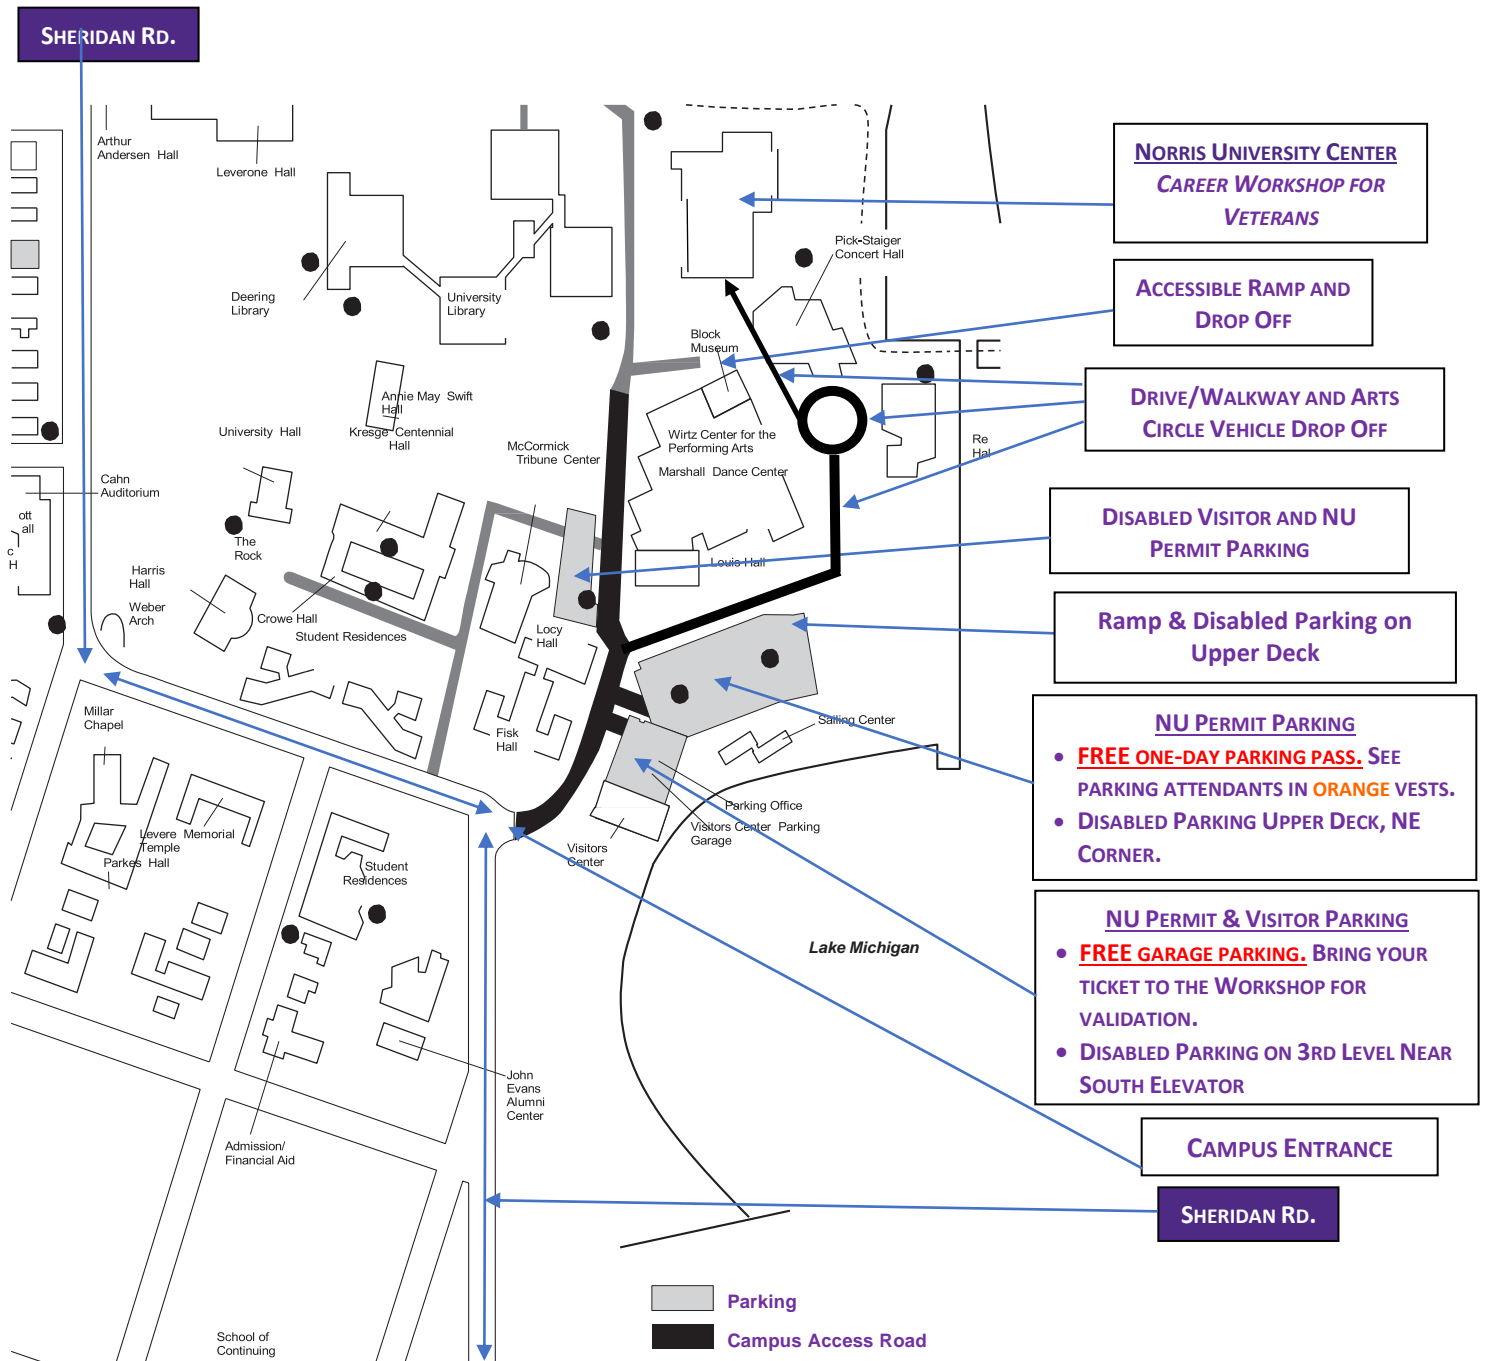

NORTHWESTERN

CAREER WORKSHOP AND HIRING EVENT FOR VETERANS Campus Map

All attendees with disabled placards or license plates are welcome to park in any of the designated disabled parking spaces without a Northwestern permit.

Two hour metered and free parking on side streets.